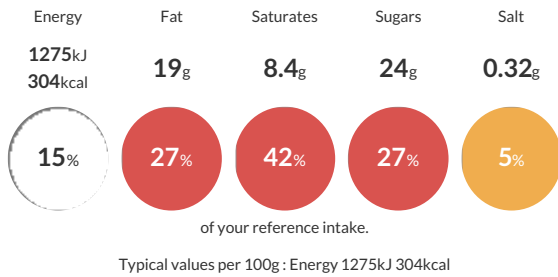

Supplier's Product Code :
Product Added :
Last Updated by Supplier :
erudus id :

68500381
31 March 2021
12 December 2021
abf874fe2c0545d286096e0e7429814a

The information on the Erudus System has been supplied by the manufacturers of the products and, whilst the owners of the Erudus System take steps to ensure the information is regularly updated, they give no warranty and no guarantee that the information is accurate. Product information and ingredients may change, please always read product labels carefully in addition to using the information provided by Erudus One.

We do not accept liability for any inaccuracies or incorrect information contained on this site. Please visit <http://www.erudus.com/terms-and-conditions> for full terms and conditions.

Ben & Jerry's Cookie Dough Peace Pop (20x80ml)

Short Product Name:
Cookie Dough Peace Pop

Dairy vanilla ice cream with chocolate pieces (3%), a cookie dough centre (16%) and a chocolatey coating (21%)

Traded Unit GTIN: 8711327483286 Internal GTIN: 8711327483262 Supplier: Unilever Ice Cream Suppliers Product Code: 68500381

Reference Intake

Each 100g portion contains:

Nutritional Information

Typical Values	Per 100g
Energy	1275kJ 304kCal
Carbohydrates	29g
of which sugars	24g
Fat	19g
of which saturates	8.4g
Fibre	-g
Protein	4g
Salt	0.32g